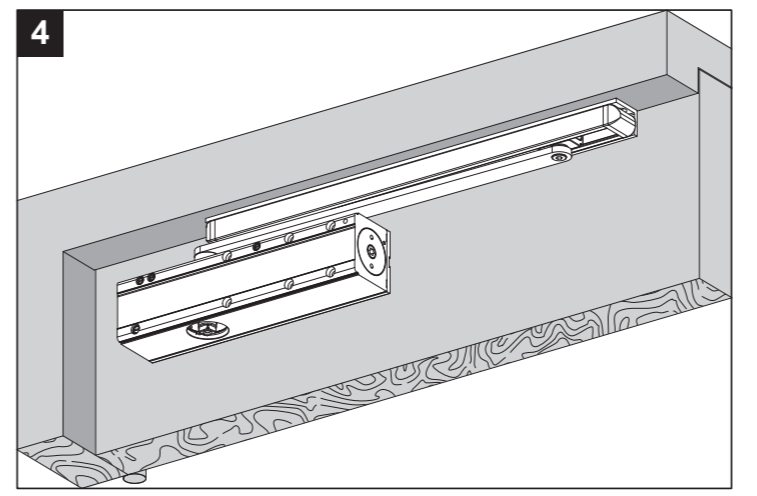

Angle Bracket
 Regular Fixing – Push Side (LH)

578

436

292

150

16

26

26

M5

M5

M5

M5

M5

Angle Bracket

Regular Fixing – Push Side (RH)