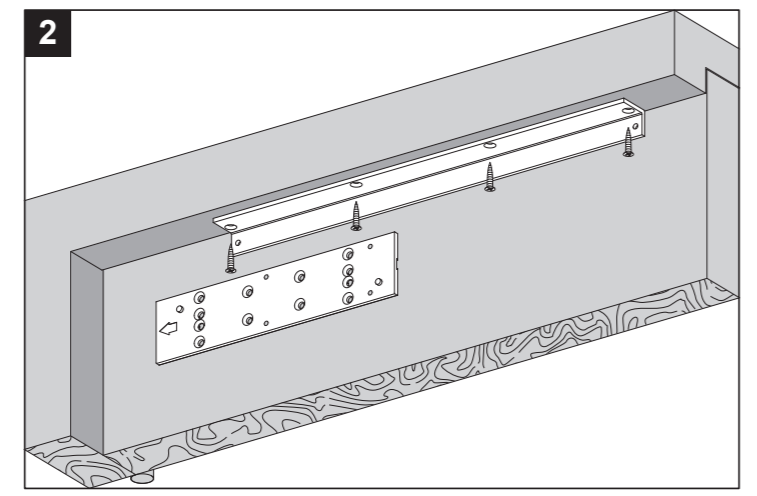

Angle Bracket
 Regular Fixing – Push Side (LH)

578

436

292

150

16

26

26

M5

M5

M5

M5

M5

Angle Bracket

Regular Fixing – Push Side (RH)