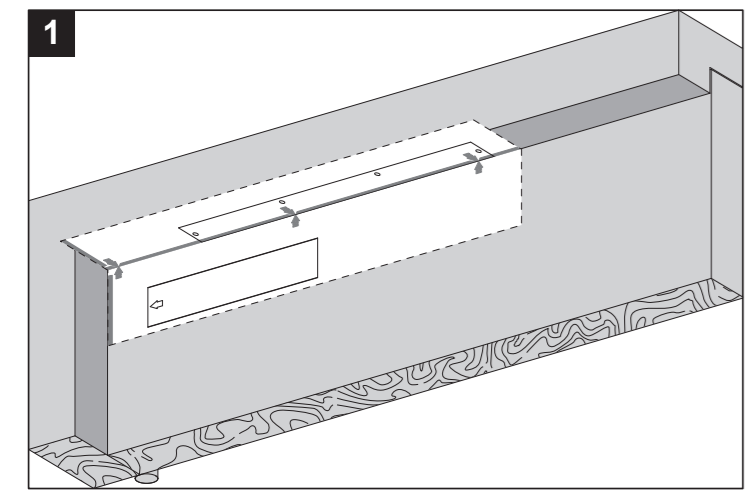

Angle Bracket
 Regular Fixing – Push Side (LH)

578

436

292

150

16

26

26

M5

M5

M5

M5

M5

Angle Bracket

Regular Fixing – Push Side (RH)