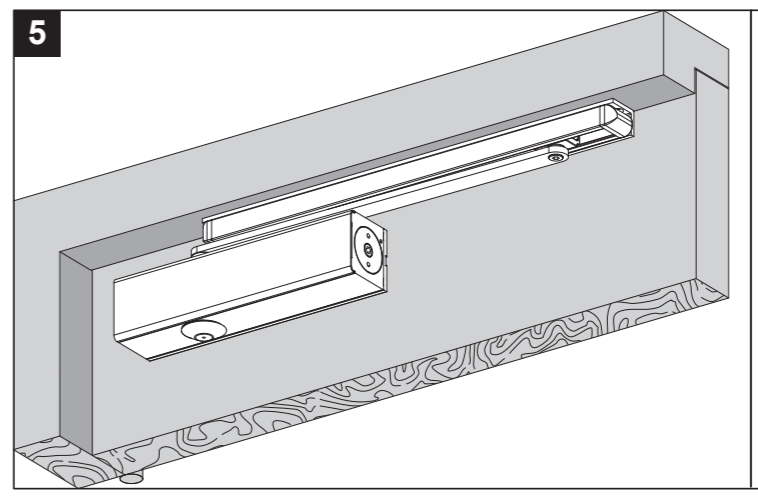

Angle Bracket
 Regular Fixing – Push Side (LH)

578

436

292

150

16

26

26

M5

M5

M5

M5

M5

Angle Bracket

Regular Fixing – Push Side (RH)