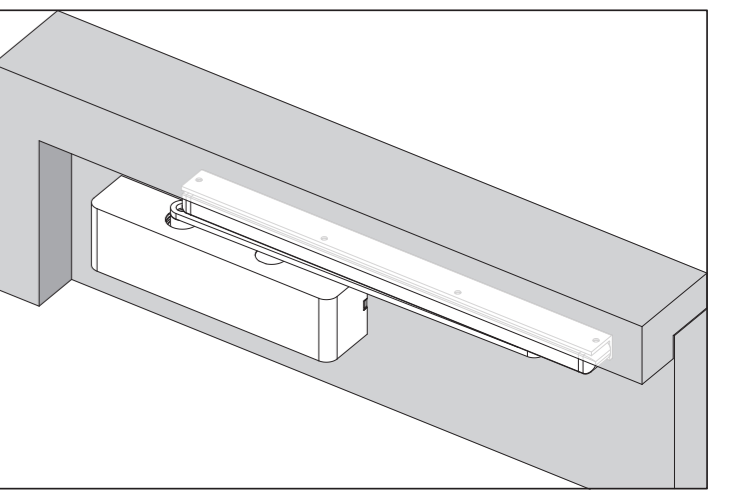

Angle Bracket
 Regular Fixing – Push Side (LH)

578

436

292

150

16

26

26

M5

M5

M5

M5

M5

Angle Bracket

Regular Fixing – Push Side (RH)