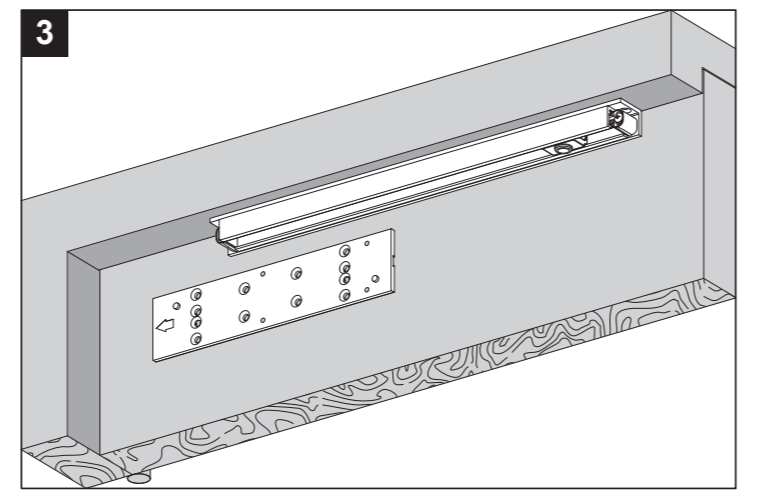

Angle Bracket
 Regular Fixing – Push Side (LH)

578

436

292

150

16

26

26

M5

M5

M5

M5

M5

Angle Bracket

Regular Fixing – Push Side (RH)